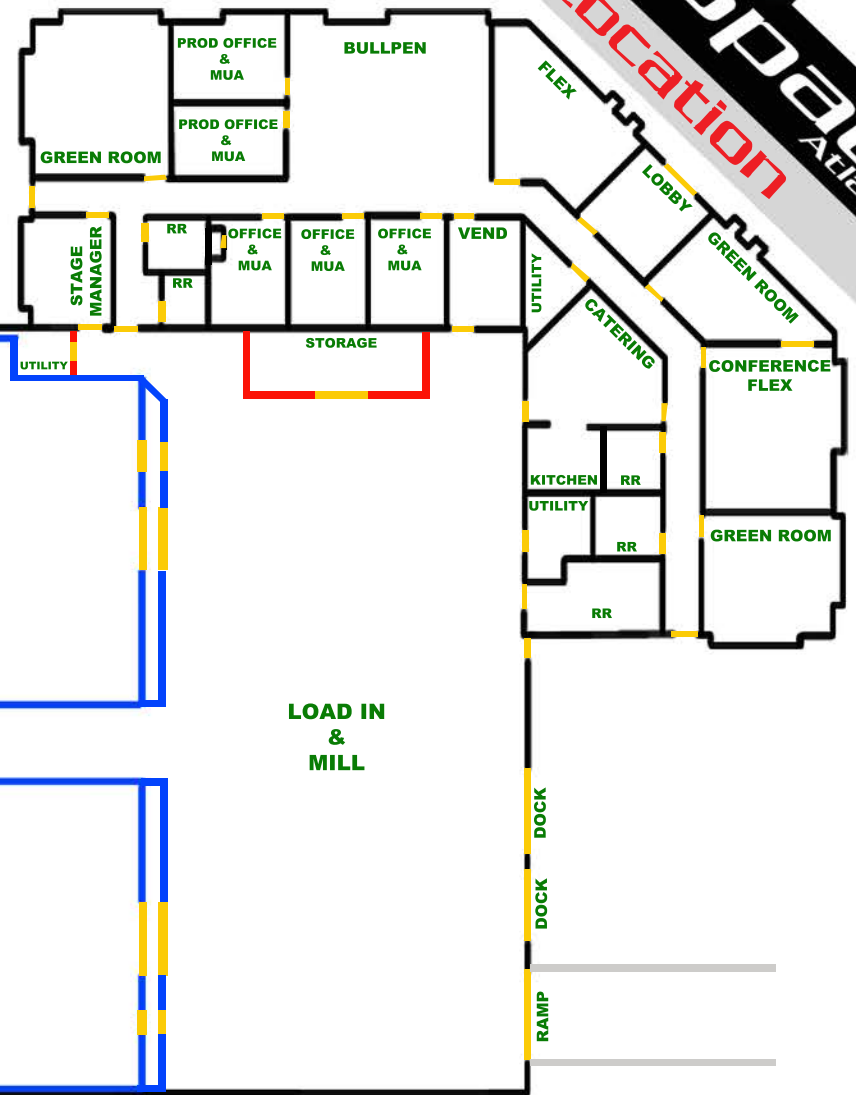

Studio 4 150' X 50'

Studio 6 60' X 40'

Studio 5 75' X 40'

25,000 sqft Production Facility

Studio Space Atlanta WEST - 2355 Church rd SE - Smyrna, Ga 30080