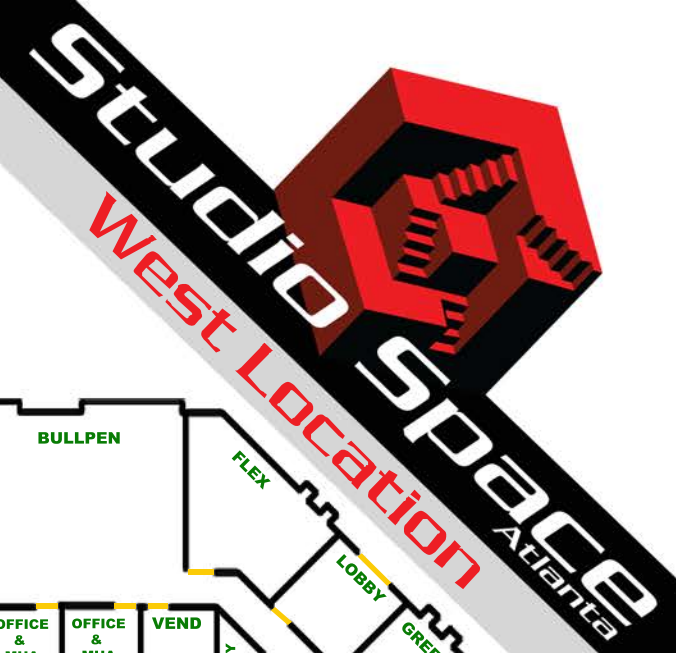

Studio 4

8,000 sqft studio
15,000 sqft total
150' 3 wall white cyc
21' grid
600A power with distro
Green room
Hair & Make up rooms
5,000 sqft mill & load in
Vehicle access
Pre-light options available
Silent AC & Heat
On-Site studio manager
On-Site equipment rental
2 dock doors
Ramp access

Studio 5

3,000 sqft studio
10,000 sqft total
90' 3 wall green screen
19' grid
600A power with distro
Green room
Hair & Make up rooms
5,000 sqft mill & load in
Vehicle access
Pre-light options available
Silent AC & Heat
On-Site studio manager
On-Site equipment rental
2 dock doors
Ramp access

Studio 6

2,400 sqft studio
9,400 sqft total
90' 3 wall black cyc
19' grid
600A power with distro
Green room
Hair & Make up rooms
5,000 sqft mill & load in
Vehicle access
Pre-light options available
Silent AC & Heat
On-Site studio manager
On-Site equipment rental
2 dock doors
Ramp access