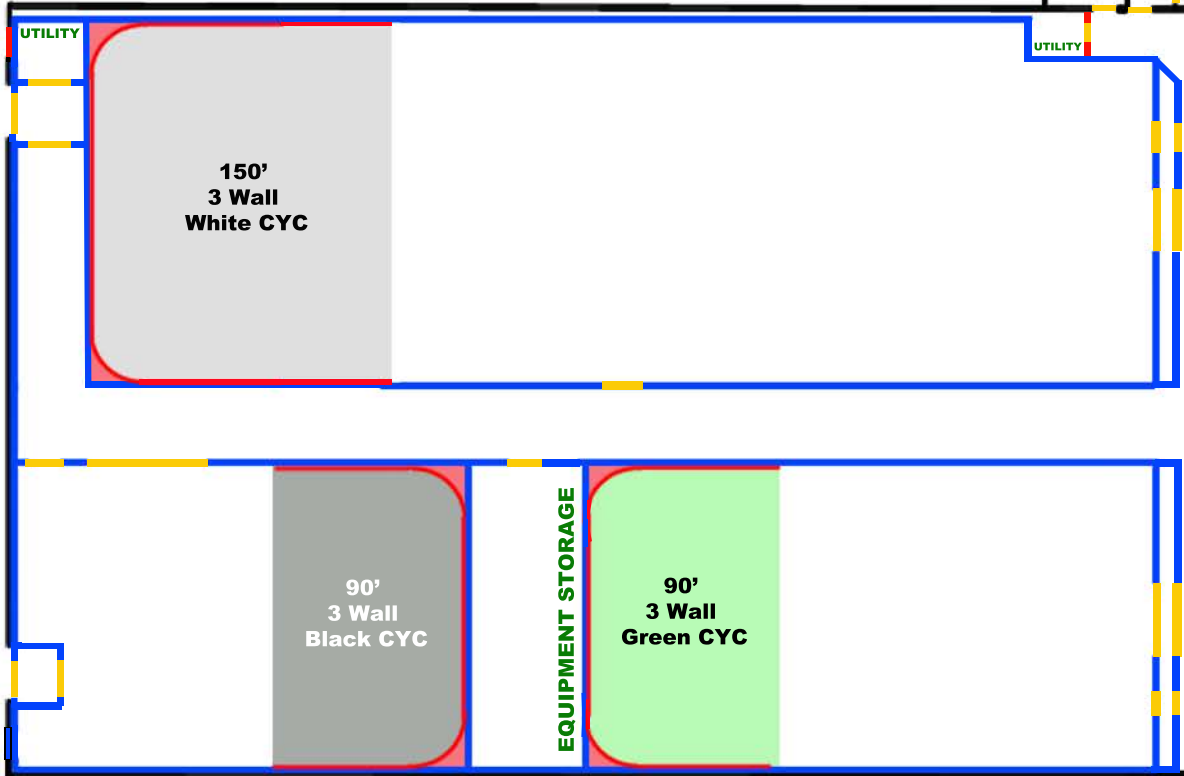

Studio 4

8,000 sqft studio
 15,000 sqft total
 150' 3 wall white cyc
 21' grid
 600A power with distro
 Green room
 Hair & Make up rooms
 5,000 sqft mill & load in
 Vehicle access
 Pre-light options available
 Silent AC & Heat
 On-Site studio manager
 On-Site equipment rental
 2 dock doors
 Ramp access

Studio 5

3,000 sqft studio
 10,000 sqft total
 90' 3 wall green screen
 19' grid
 600A power with distro
 Green room
 Hair & Make up rooms
 5,000 sqft mill & load in
 Vehicle access
 Pre-light options available
 Silent AC & Heat
 On-Site studio manager
 On-Site equipment rental
 2 dock doors
 Ramp access

Studio 6

2,400 sqft studio
 9,400 sqft total
 90' 3 wall black cyc
 19' grid
 600A power with distro
 Green room
 Hair & Make up rooms
 5,000 sqft mill & load in
 Vehicle access
 Pre-light options available
 Silent AC & Heat
 On-Site studio manager
 On-Site equipment rental
 2 dock doors
 Ramp access

Studio 4 150' X 50'

Studio 6 60' X 40'

Studio 5 75' X 40'

25,000 sqft Production Facility

Studio Space Atlanta WEST - 2355 Church rd SE - Smyrna, Ga 30080